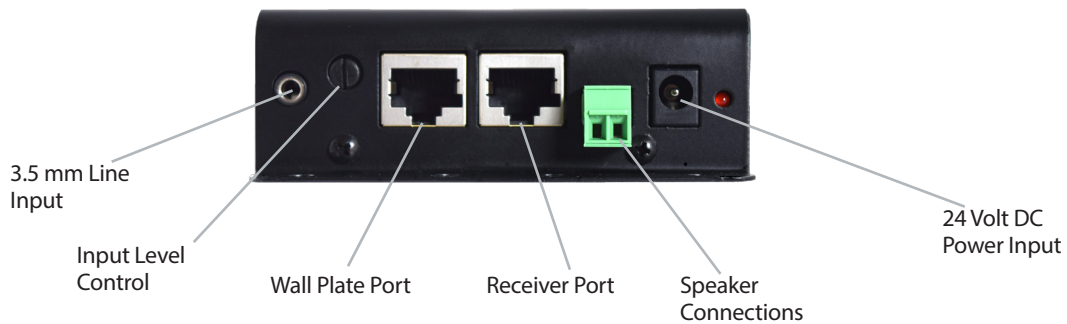

Top View

Front View

The **CA-30 Classroom Amplifier** is designed to complement projectors or flat panel displays to provide high quality playback of multimedia audio. The CA-30 amplifier is the perfect solution for evenly distributing music and other auxiliary sound throughout a classroom and an affordable price.

- Versatile mounting system
- Mounts directly to projector poles
- Mount in plenum rated ceiling enclosures or inside cabinets
- Plug and play compatibility with Audio Enhancement's XD or IR classroom microphones

CA-30 Amplifier Specifications

Electrical Characteristics:

Output Power

THD @ 1% (4 Ohm load)	16 Watts
-----------------------	----------

Frequency Response	20 Hz to 20,000 kHz
--------------------	---------------------

Connectors

One 3.5 mm input with volume control
 Accessory port (RJ-45) with balanced line input
 unbalanced line output
 RJ-45 input for IR-Satellite (TLD100) or XD Receiver (K-SRC14), provides
 both audio and power
 24 DC Power Input
 Speaker connection